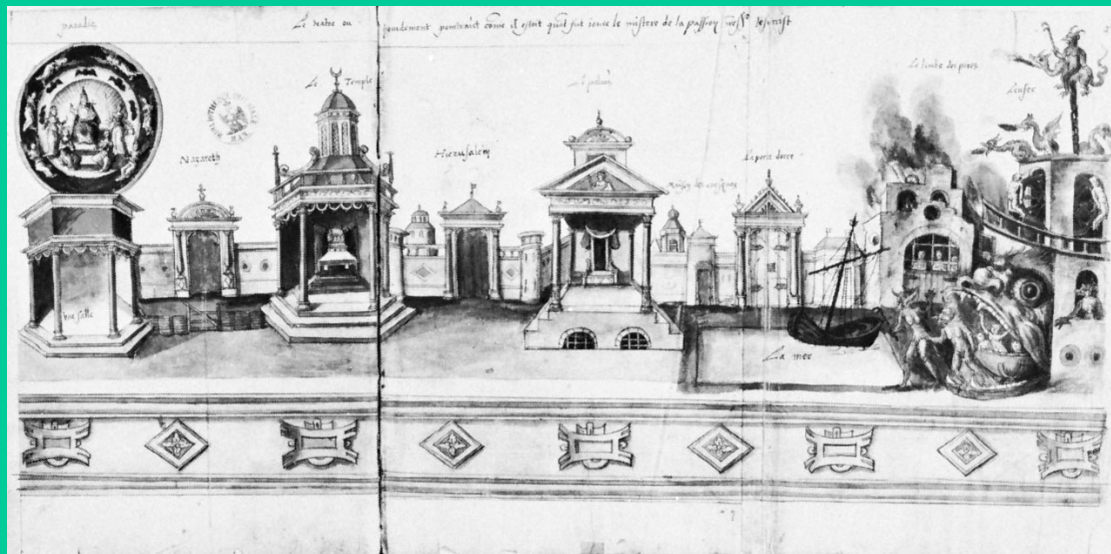

5 types of Medieval Religious Plays

- Mystery Play
- Cycle Play
- Passion Play
- Miracle Play
- Morality Play

Mystery Play

Early religious play,
dramatized stories
from the Bible.

Cycle Play

Play with multiple scenes
and multiple stages, all at
the same time

(simultaneous staging)

Early Cycle Plays

- Inside churches
- Stages were stationary
- Audience would move from stage to stage
- ‘Haunted House’

Later Cycle Plays

- Performed Outside
- Actors on moving stages
- Audience didn't move
 - 'Parade Style'